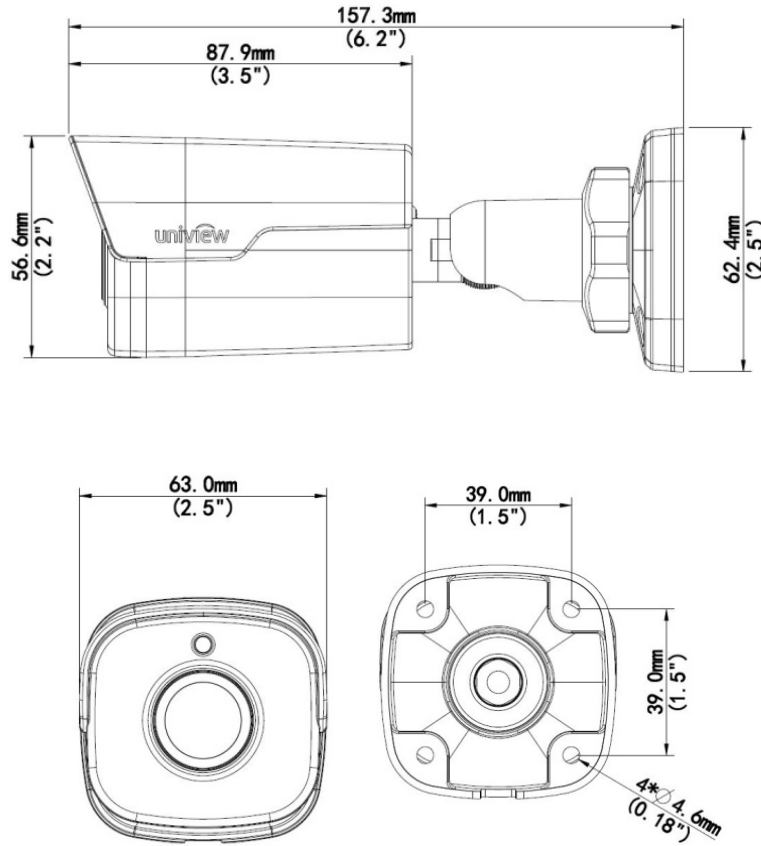

### Structure

- Wide temperature range: -35°C to 60°C (-31°F to 140°F)
- Wide voltage range of  $\pm 25\%$
- IP66
- IK10

## Dimensions